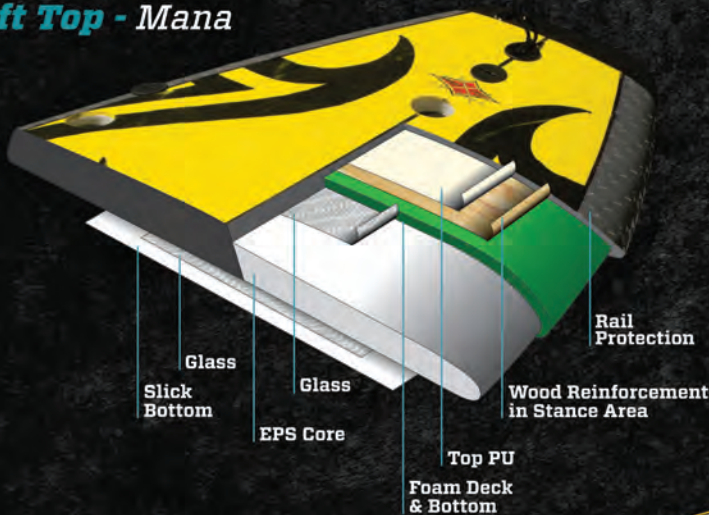

Stand-up Board

Construction & Features

Sandwich Wood - Hokua, Nalu, Mana

AST - Glide, Nalu, Mana

Soft Top - Mana

Carbon - Glide